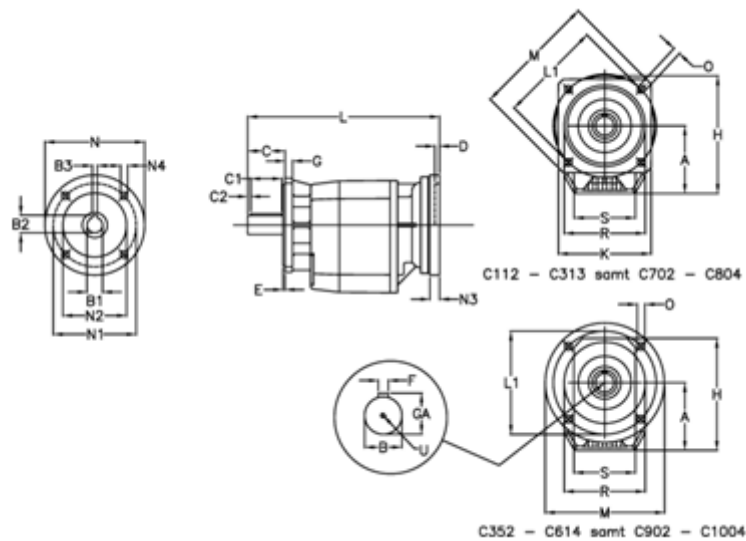

Article number: 40600811952440
 Description: Helical gearbox
 C803F-119,5-P100B5

Measures

A = 247.0	D = 4.5	L1 = 350	R = 320
B = 80	E = 5	M = 400	S = 300
B1 = 28	F = 22	N = 250	U = M20x42
B2 = 31.3	G = 20	N1 = 215	
B3 = 8	GA = 85.0	N2 = 180	
C = 140	H = 422.0	N3 = 0	
C1 = 110	K = 350	N4 = M12x16	
C2 = 15	L = 543.0	O = 18.0	